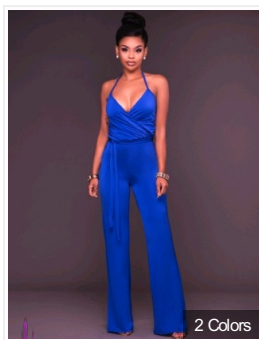

3 Sizes

Elegant Embroidery White Bod...

\$8.28/1pcs

R80429-2

2 Colors | 5 Sizes

Half Sleeve Jasper Vintage S...

\$8.98/1pcs

R80508-2

2 Colors | 5 Sizes

Half Sleeve Black Vintage St...

\$8.98/1pcs

R80508-1

4 Colors | 6 Sizes

Dark Red Lace Long Sleeve Of...

\$8.98/1pcs

R80500-3

4 Colors | 5 Sizes

Long Sleeve Scalloped Blue L...

\$8.98/1pcs

R80500-2

4 Colors | 5 Sizes

Long Sleeve Fashion Black La...

\$8.98/1pcs

R80500-1

4 Sizes

Fashion Gold Scallop Bodycon...

\$7.58/1pcs

R80494

2 Colors

Blue Wide Leg Halter Jumpsui...

\$7.18/1pcs

R80478-3