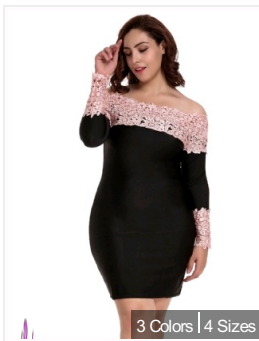

3 Colors | 4 Sizes

Long Sleeve Off Shoulder Fas...

$7.38/1pcs

R80576-1