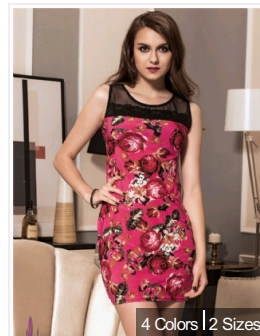

\$12.99/1pcs
V1048-2

2 Sizes

Red Half Sleeve Slim Fashion...

\$9.99/1pcs
V1061-2

2 Colors | 4 Sizes

Slim Elegant Lace Half Sleeve...

\$8.99/1pcs
V1060-2

2 Colors | 4 Sizes

Elegant Blue Half Sleeve Sli...

\$8.99/1pcs
V1060-1

3 Colors | 4 Sizes

Half Sleeve Blue Wholesale F...

\$10.99/1pcs
V1046-4

3 Colors | 4 Sizes

Red Short Sleeve Round Neck ...

\$10.99/1pcs
V1046-2

3 Colors | 3 Sizes

Black Sexy Round Neck Lace B...

\$10.99/1pcs
V1046-1

4 Colors | 2 Sizes

Navy Flower Short Sleeve Pri...

\$5.99/1pcs
R70056-4

4 Colors | 2 Sizes

Short Sleeve Pink Flower Pri...