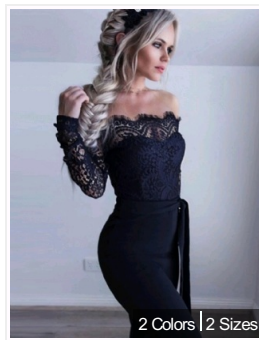

4 Colors | 4 Sizes

Long Sleeve Fashion Red Lace...

\$8.98/1pcs

R80500-4

2 Colors | 4 Sizes

White Falling Shoulder Lace ...

\$8.85/1pcs

R80575-2

2 Colors | 2 Sizes

Black Falling Shoulder Lace ...

\$8.85/1pcs

R80575-1

3 Colors | 4 Sizes

Long Sleeve Off-Shoulder Fas...

\$7.38/1pcs

R80576-3